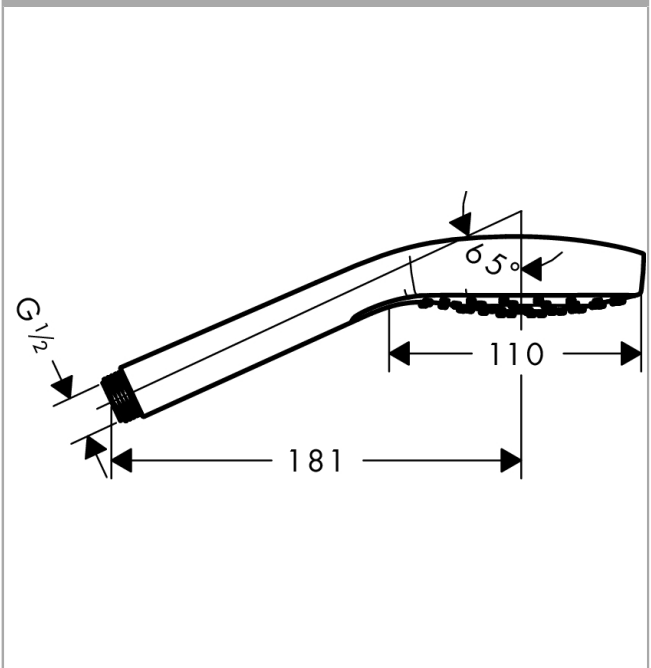

Croma E
Hand shower 110 1jet
 Finish: **Polished Gold Optic** Article Number: **26814990**

Description

product features

- shower head size: 110 mm
- spray type: Rain
- spray disc surface: easy cleanable plastic spray disc, white
- maximum flow rate at 3 bar: 16 l/min
- minimum flow pressure: 1 bar
- with internal water conduction
- rinseable screen seal
- connection thread G ½
- suitable for continuous flow water heaters

Technology

Product image

Scale drawing

Flowchart

The consumption was measured in combination with the appropriate fittings (thermostat/mixer/ in-wall valve) to reflect actual application in practice.

Croma E
Hand shower 110 1jet
Finish: **Polished Gold Optic** Article Number: **26814990**

Exploded Drawing

Year of production: >11/20